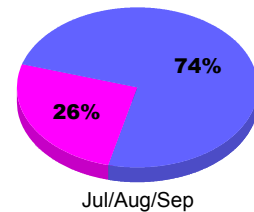

Membership Results
2012-2013

Membership
2011-2012

Month	Net Memb Goal	Actual New Memb	Actual Dropped Memb	Gain/Loss of Memb	Gain/Loss of Memb
Jul/Aug/Sep	0	30	-57	-27	-16
Totals	0	30	-57	-27	-16

Membership Results 2012-2013

Goal, New, Dropped, Gain/Loss

Comparison of Membership Gain/Loss

Current Year Compared to the Previous Year

Gender Comparison 2012-2013

Jul/Aug/Sep

Male Female