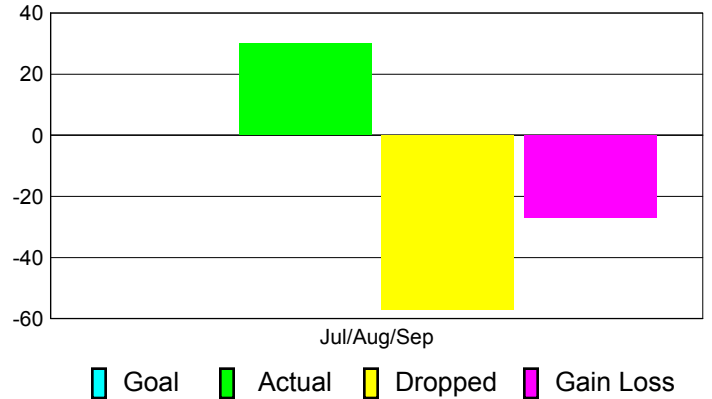

Membership Results 2012-2013

Goal, New, Dropped, Gain/Loss

Comparison of Membership Gain/Loss

Current Year Compared to the Previous Year